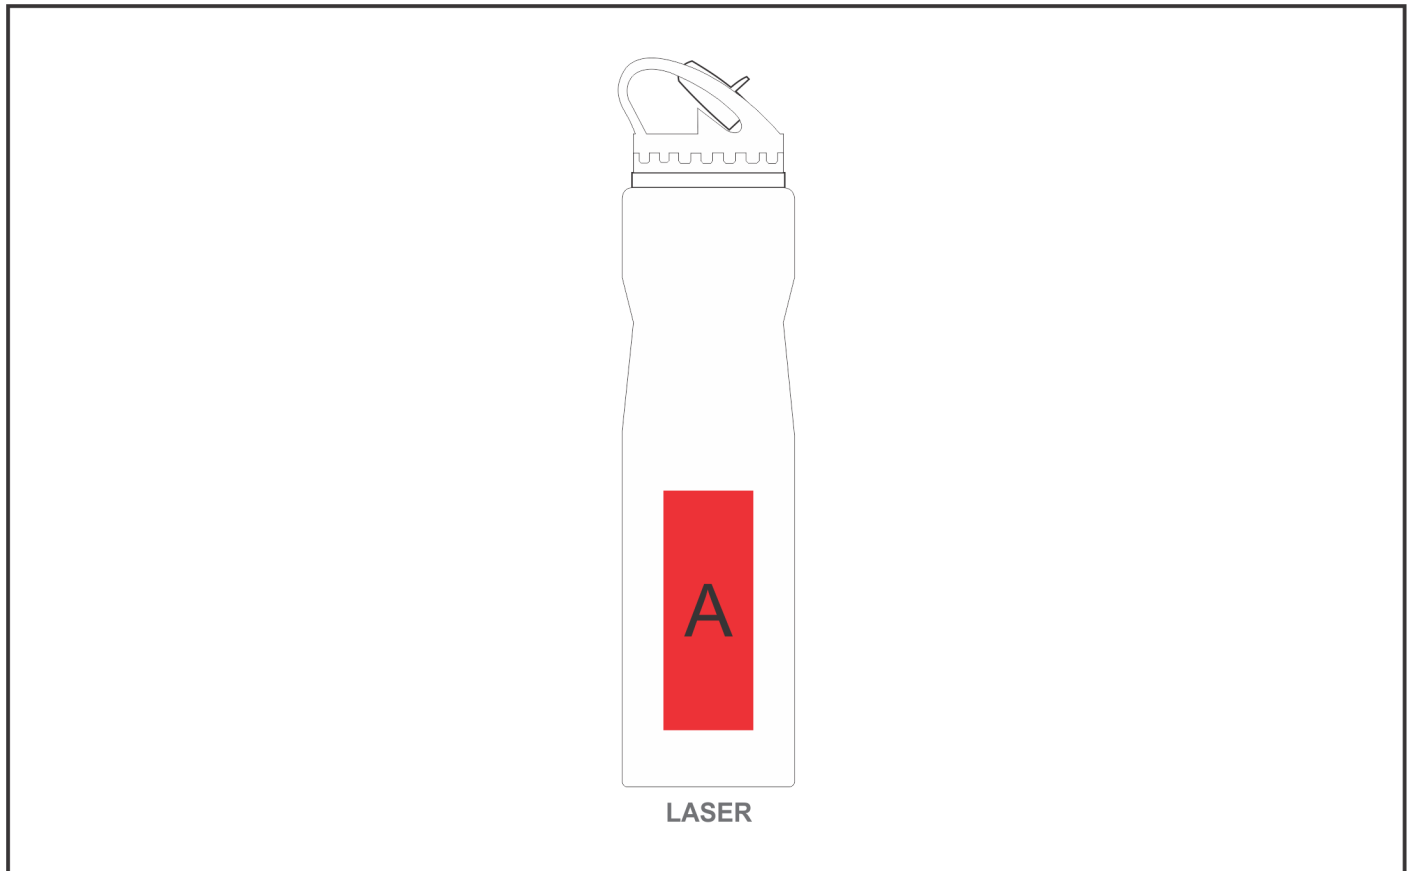

DR-EE-234-B

Eva & Elm Atlas Water Bottle - 750ml

Need to know:

Branding Qty: Min:1, Max:250

Branding Options:

Position A

1. Laser Engraving (LB)

N/A

Size: 30mm wide x 80mm high